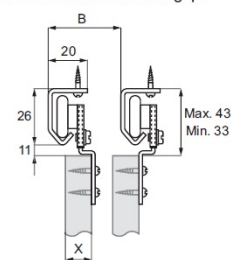

## Item number:

28.25.000-1

Units	Box	Carton	HS Code	Barcode
Set	1	80	8302490099	
5704866094733				

Standard installation

X: 20-30 mm  
A: X + 7 mm

For extra narrow door gap

X: 20-40 mm  
B: X + 25 mm

Installation possibilities

Floor guide installation - no milling

Floor guide installation - milling required

Vertical adjustment