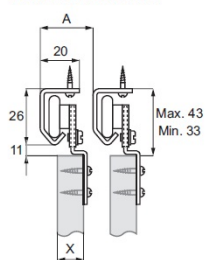

## Description:

Sliding Door System KG-30, W/Screws & Manual, Max 30KG

## Item number:

28.25.000-1

Units	Box	Carton	HS Code	Barcode
Set	1	80	8302490099	
5704866094733				

Standard installation

X: 20-30 mm  
A: X + 7 mm

For extra narrow door gap

X: 20-40 mm  
B: X + 25 mm

Installation possibilities