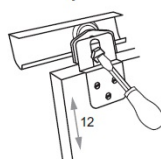

## Item number:

28.25.000-1

Units	Box	Carton	HS Code	Barcode
Set	1	80	8302490099	
5704866094733				

Standard installation

X: 20-30 mm  
A: X + 7 mm

For extra narrow door gap

X: 20-40 mm  
B: X + 25 mm

Installation possibilities

Floor guide installation - no milling

Floor guide installation - milling required

Vertical adjustment