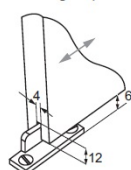

## Item number:

28.25.000-1

Units	Box	Carton	HS Code	Barcode
Set	1	80	8302490099	
5704866094733				

Standard installation

X: 20-30 mm  
A: X + 7 mm

For extra narrow door gap

X: 20-40 mm  
B: X + 25 mm

Installation possibilities

Floor guide installation - no milling

Floor guide installation - milling required

Vertical adjustment