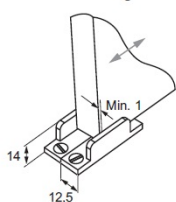

## Item number:

28.25.000-1

Units	Box	Carton	HS Code	Barcode
Set	1	80	8302490099	
5704866094733				

Standard installation

X: 20-30 mm  
A: X + 7 mm

For extra narrow door gap

X: 20-40 mm  
B: X + 25 mm

Installation possibilities

Floor guide installation - no milling

Floor guide installation - milling required

Vertical adjustment